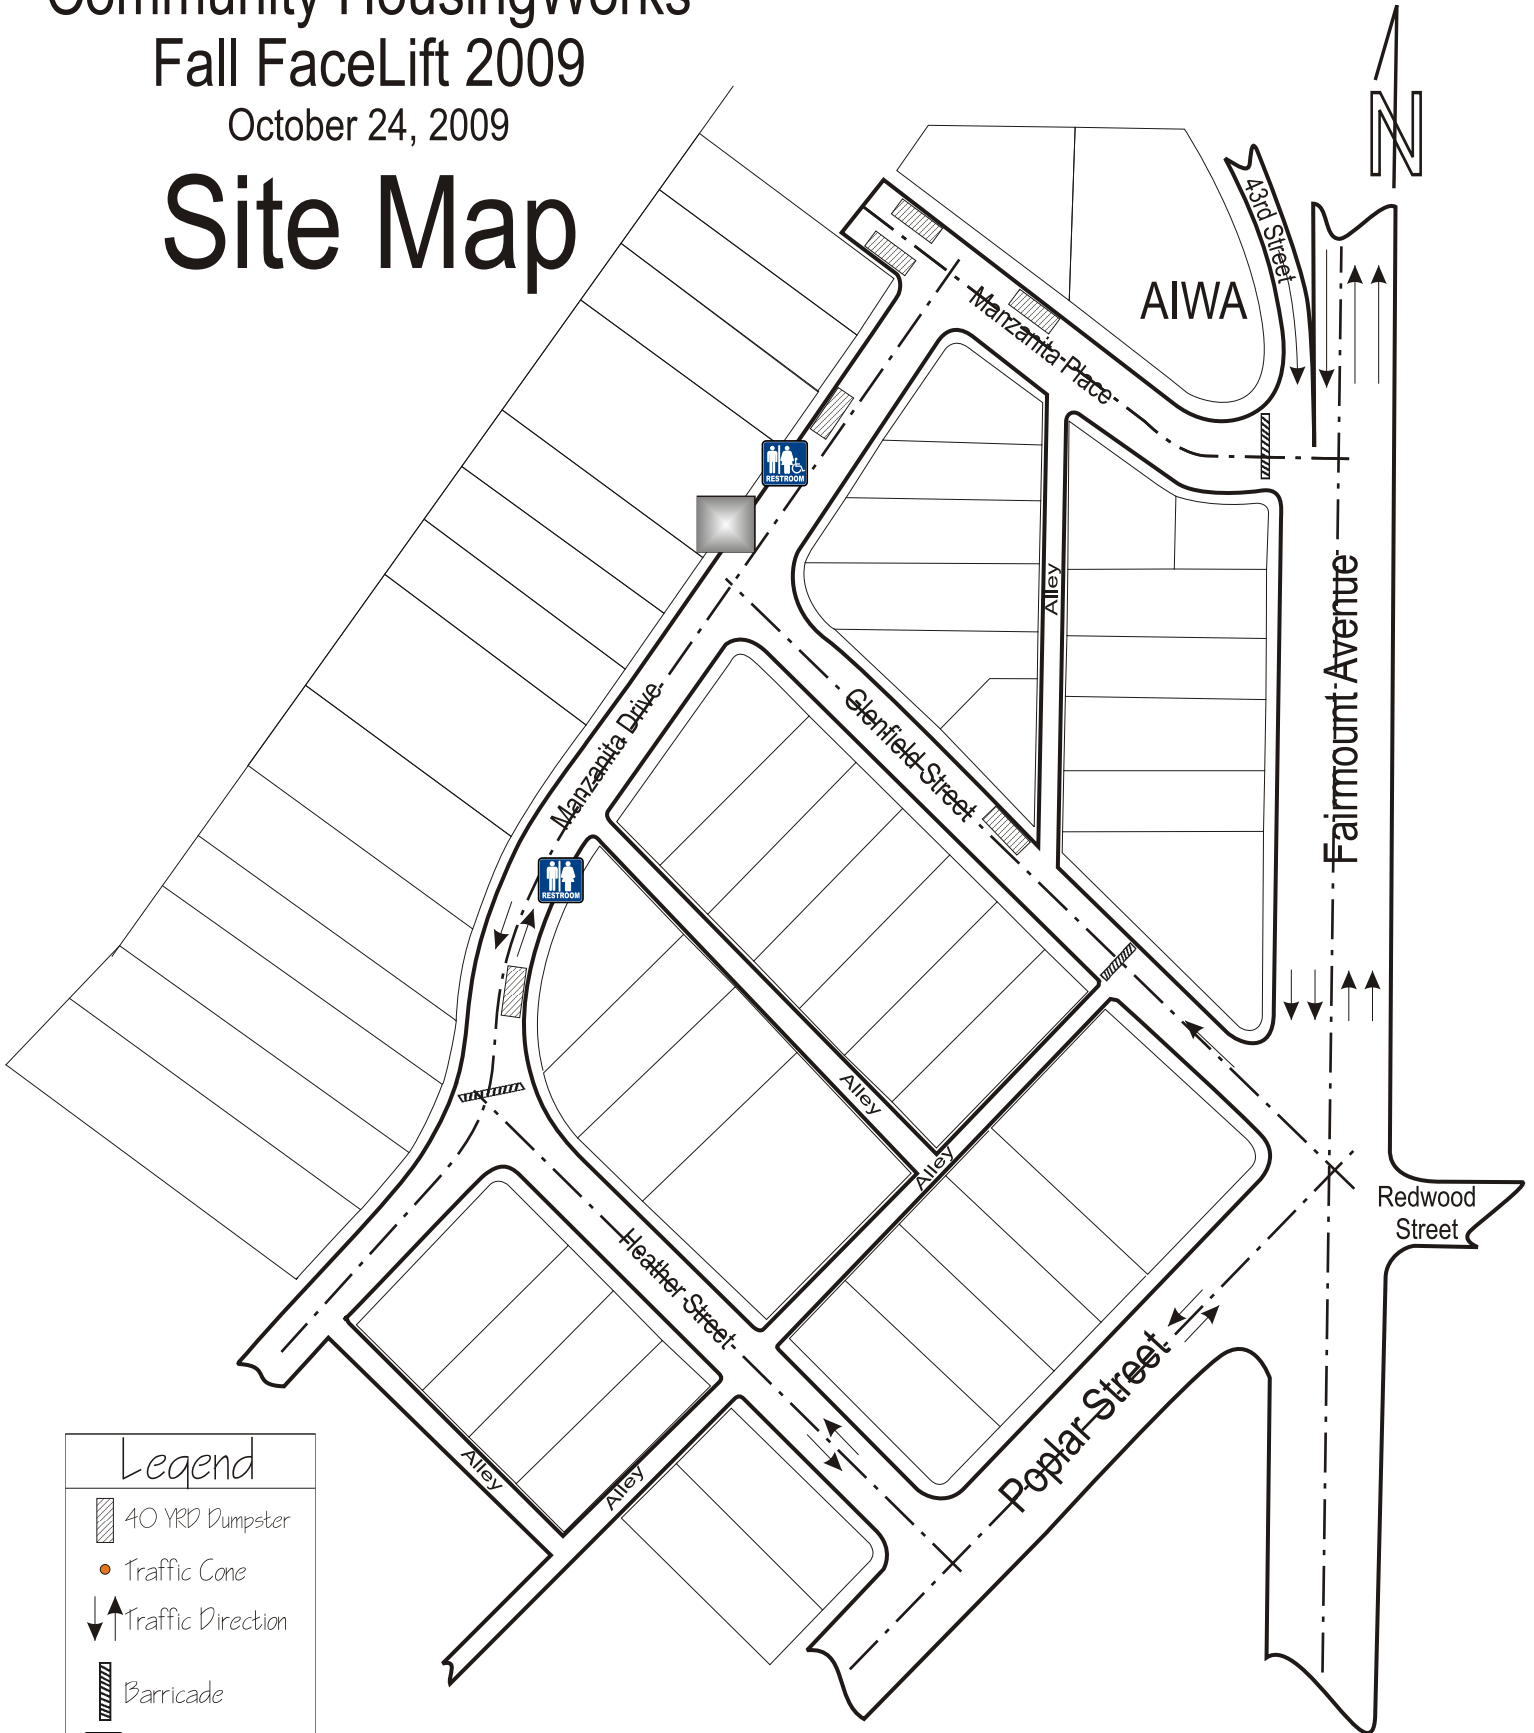

Community HousingWorks

Fall FaceLift 2009

October 24, 2009

Site Map

Legend	
	40 YRD Dumpster
	Traffic Cone
	Traffic Direction
	Barricade
	M/ F Restroom
	ADA Restroom
	Event Tent Sign-in/ 1st Aid